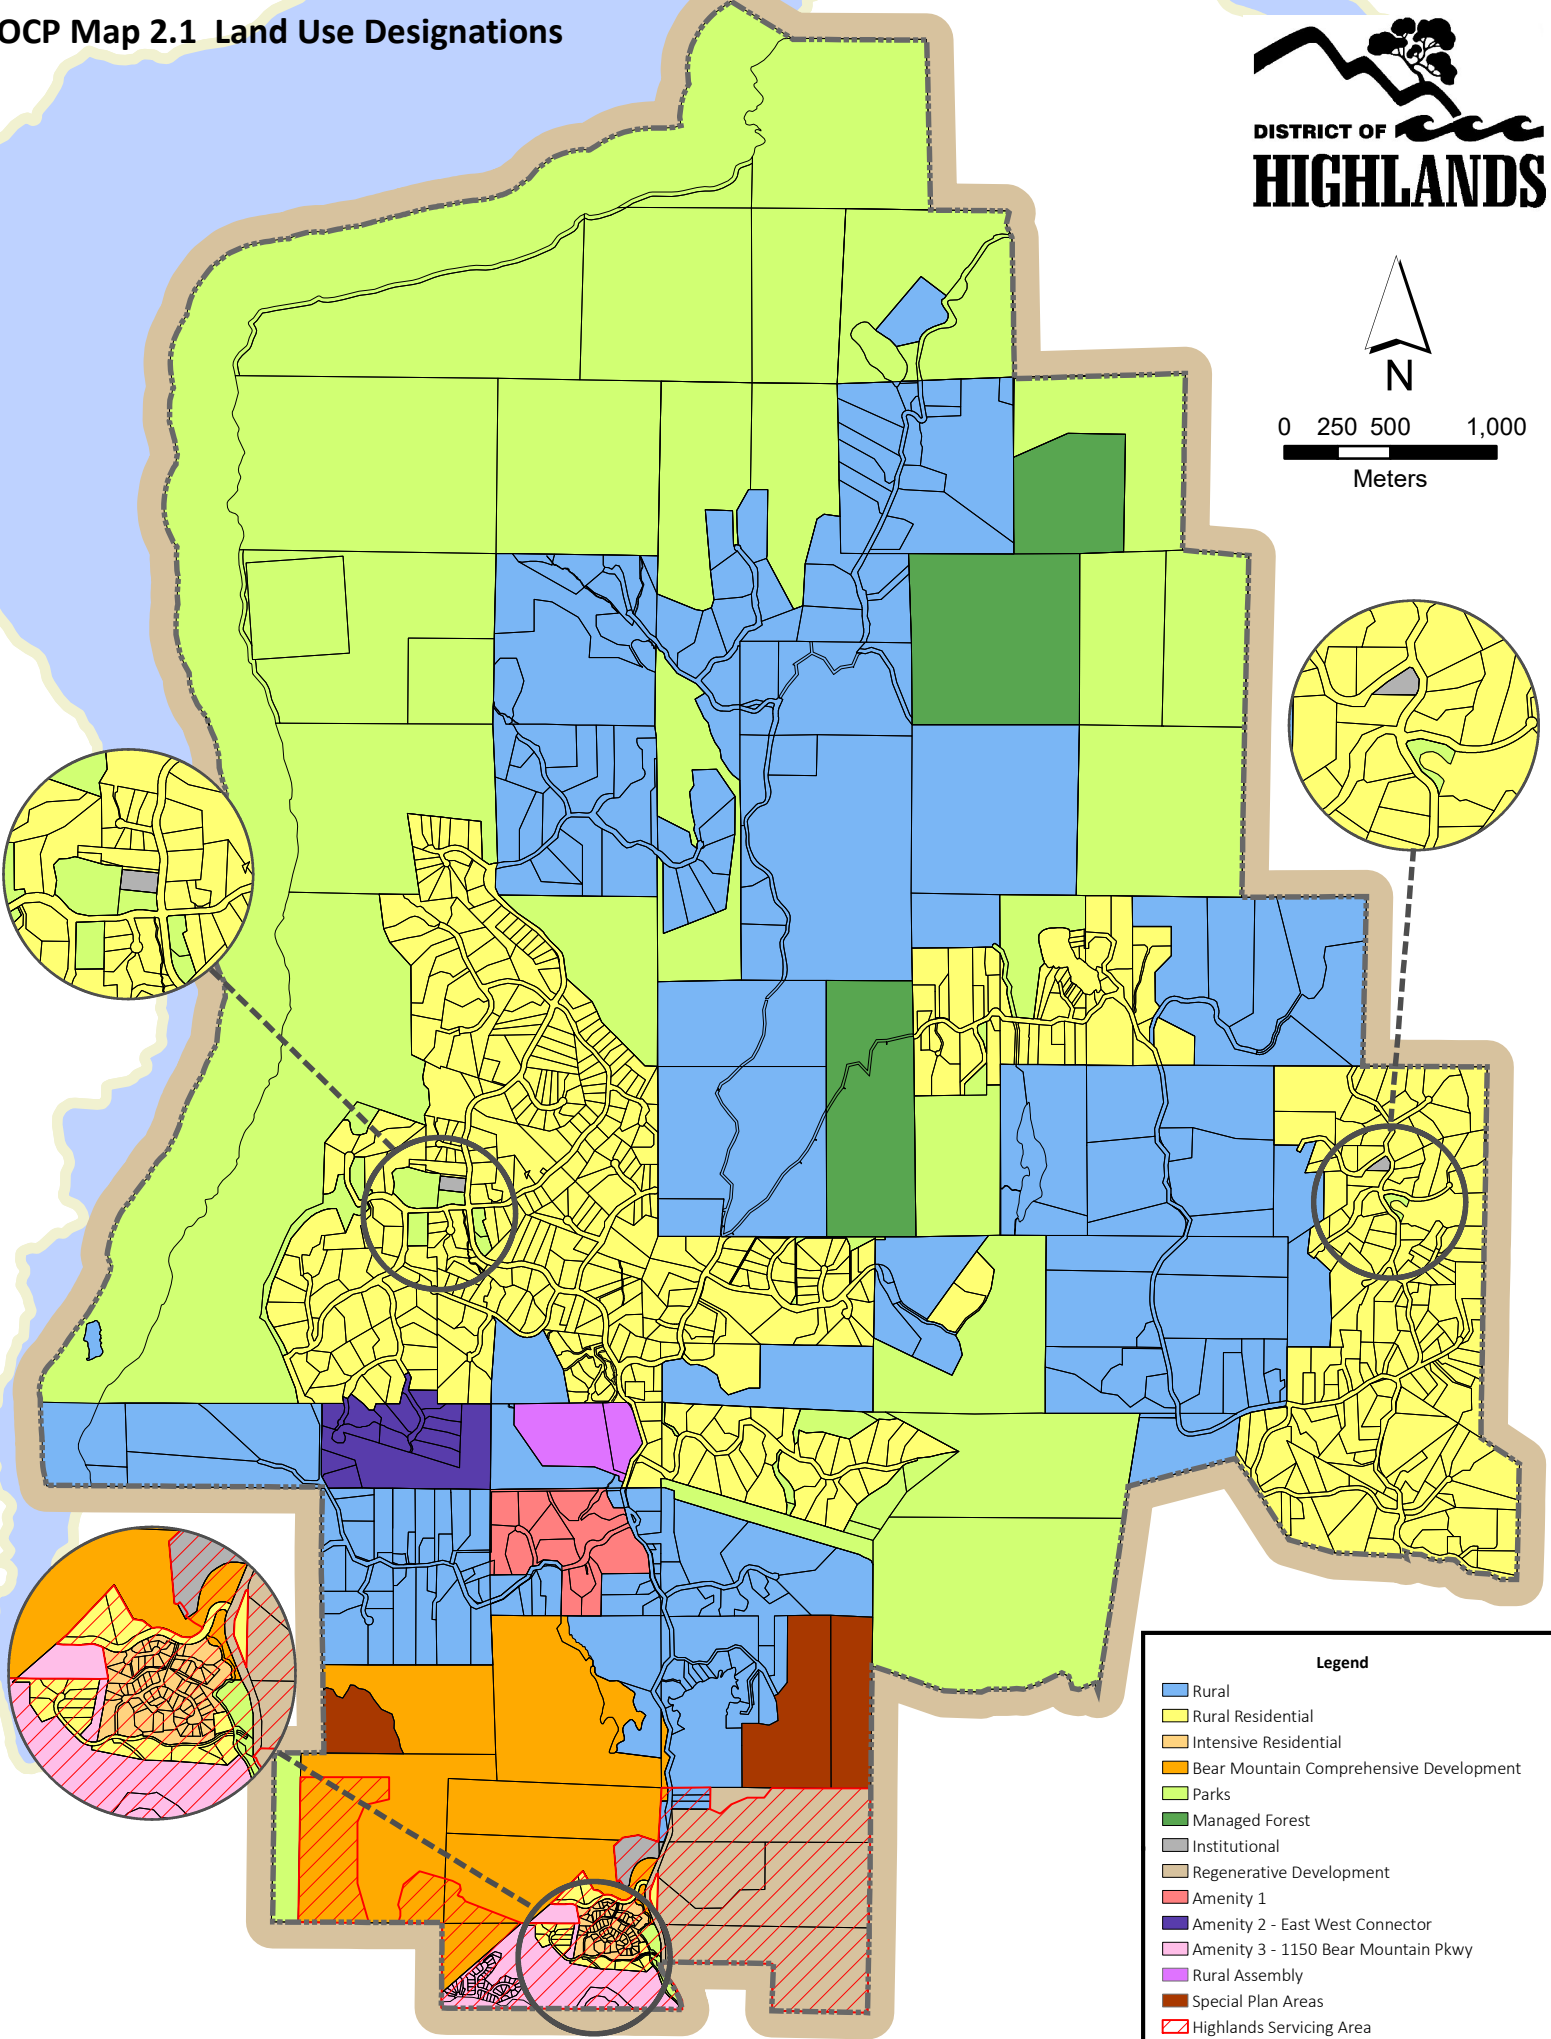

OCP Map 2.1 Land Use Designations

0 250 500 1,000
Meters

Legend	
	Rural
	Rural Residential
	Intensive Residential
	Bear Mountain Comprehensive Development
	Parks
	Managed Forest
	Institutional
	Regenerative Development
	Amenity 1
	Amenity 2 - East West Connector
	Amenity 3 - 1150 Bear Mountain Pkwy
	Rural Assembly
	Special Plan Areas
	Highlands Servicing Area