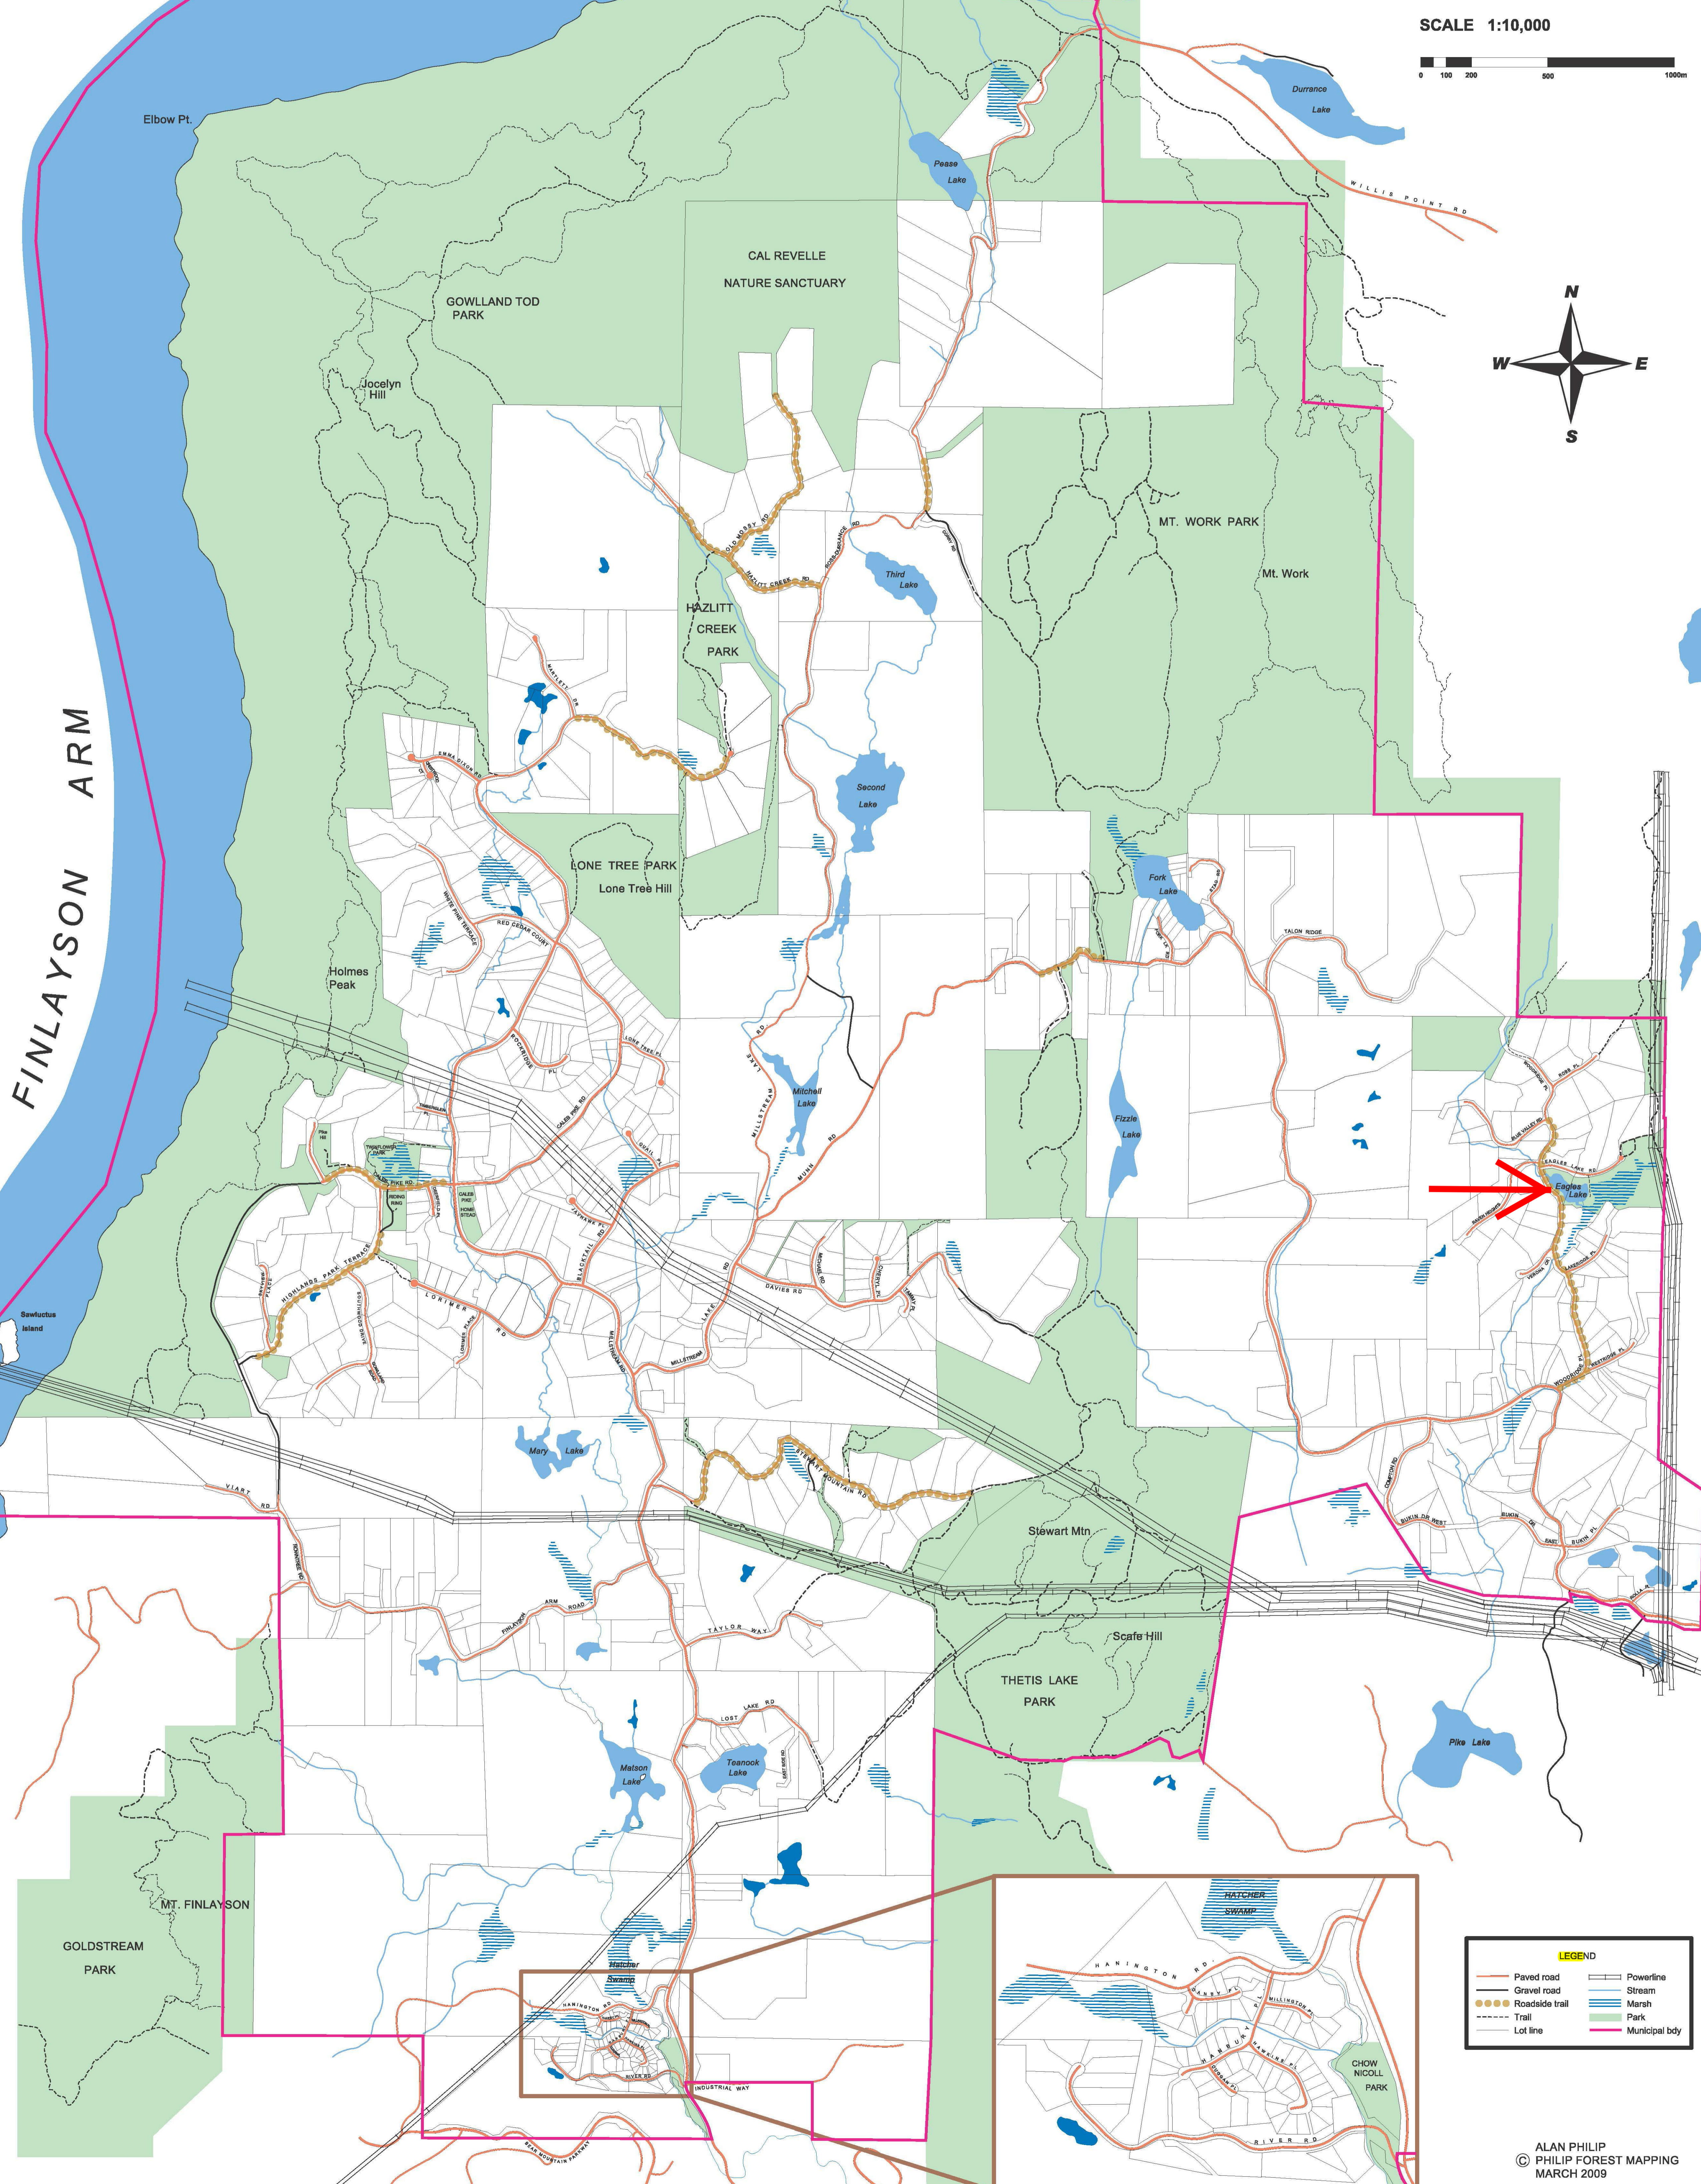

PARKS & TRAILS

2009

SCALE 1:10,000

FINLAYSON ARM

FINLAYSON ARM

FINLAYSON ARM

FINLAYSON ARM

FINLAYSON ARM

LEGEND	
	Paved road
	Gravel road
	Roadside trail
	Trail
	Lot line
	Powerline
	Stream
	Marsh
	Park
	Municipal body

ALAN PHILIP
© PHILIP FOREST MAPPING
MARCH 2009