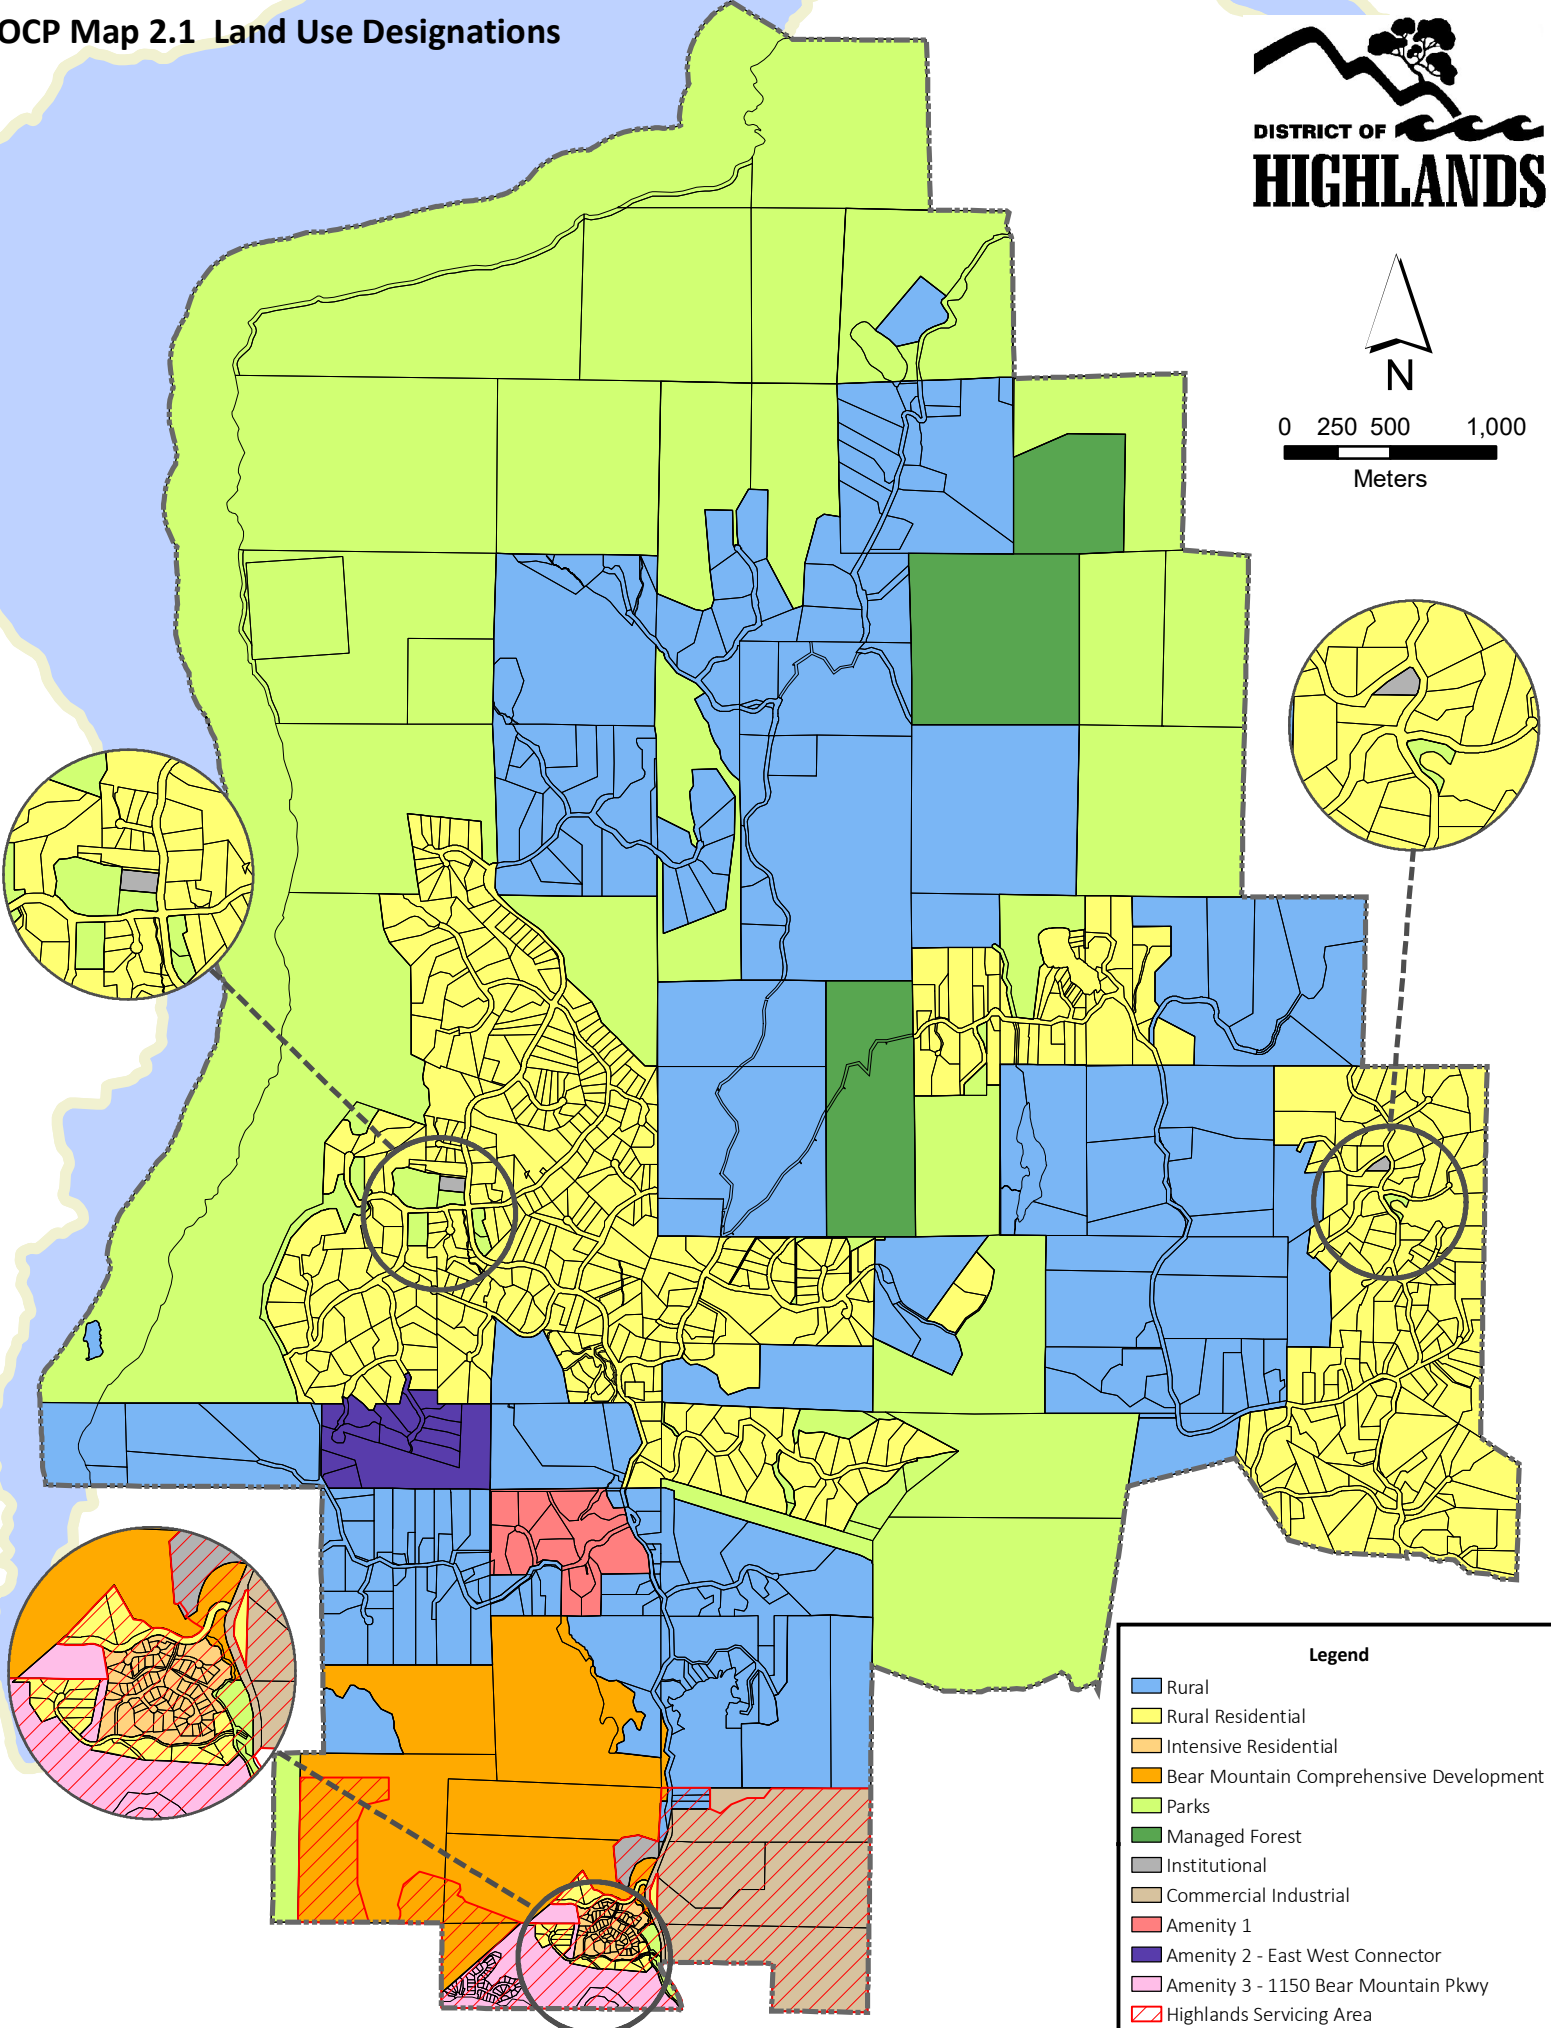

OCP Map 2.1 Land Use Designations

0 250 500 1,000
Meters

Legend

- Rural
- Rural Residential
- Intensive Residential
- Bear Mountain Comprehensive Development
- Parks
- Managed Forest
- Institutional
- Commercial Industrial
- Amenity 1
- Amenity 2 - East West Connector
- Amenity 3 - 1150 Bear Mountain Pkwy
- Highlands Servicing Area