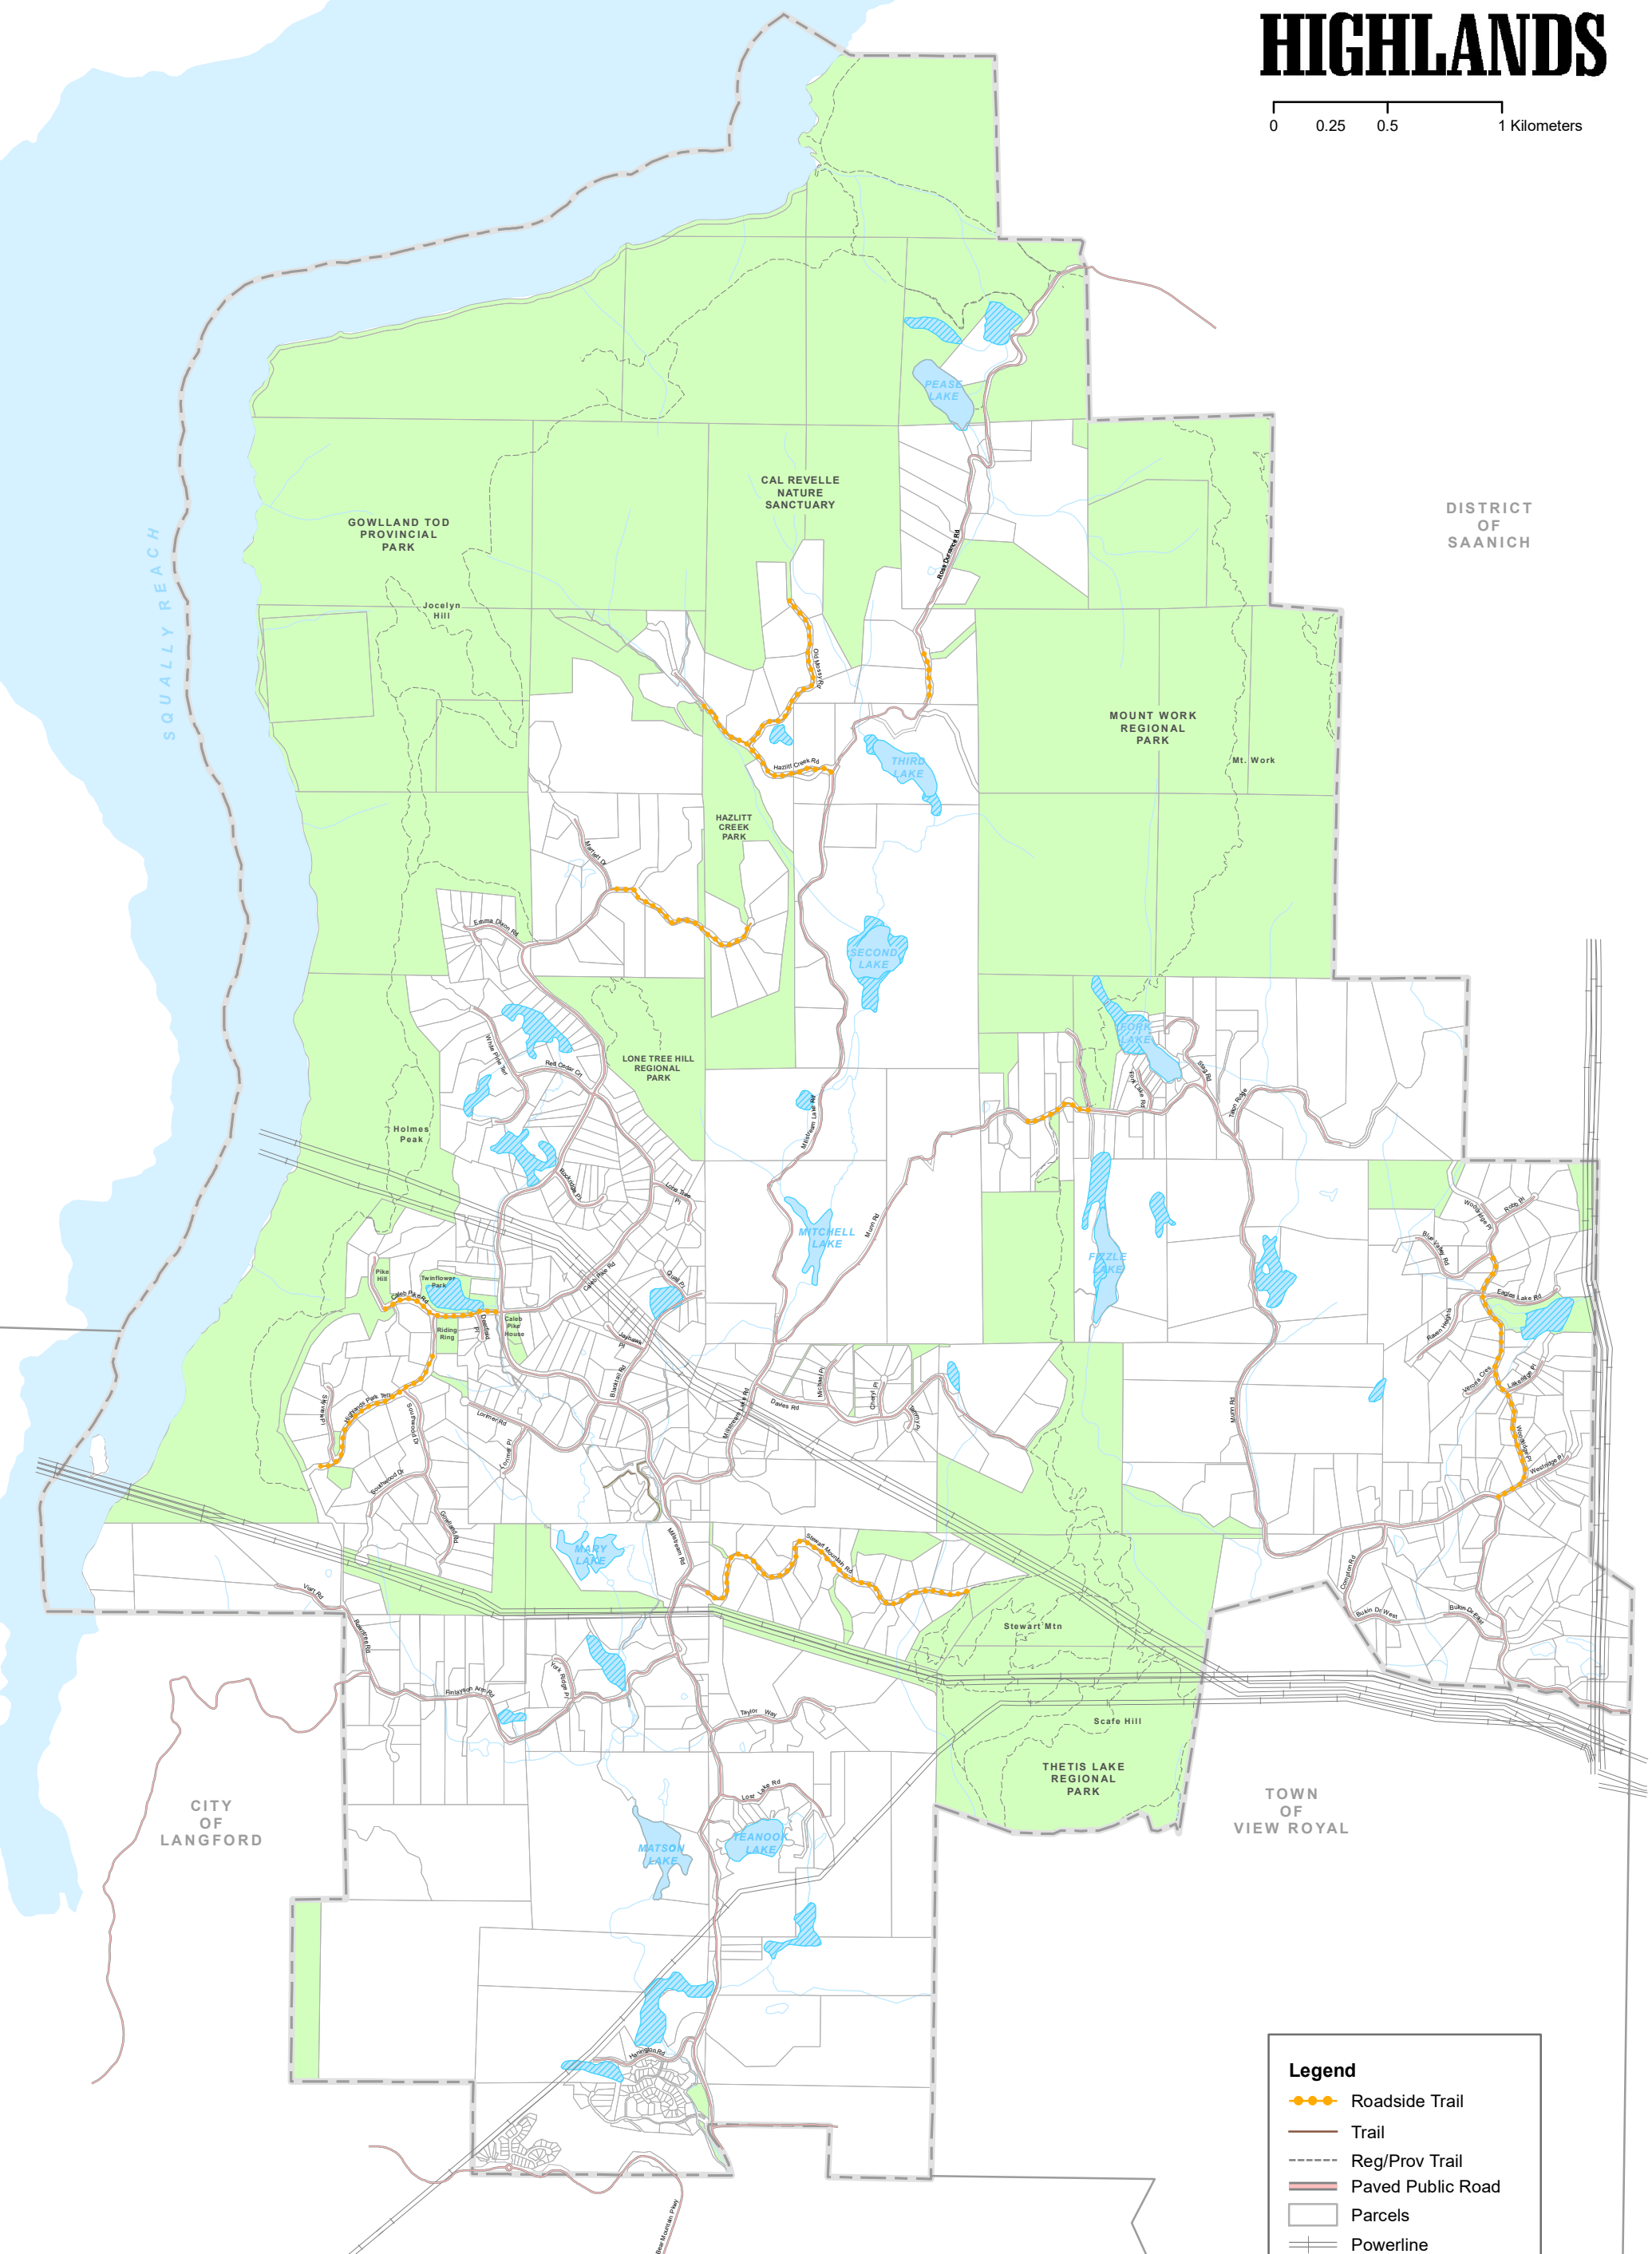

PARKS & TRAILS 2026

0 0.25 0.5 1 Kilometers

DISTRICT OF SAANICH

CITY OF LANGFORD

TOWN OF VIEW ROYAL

CITY OF LANGFORD

Legend

- Roadside Trail
- Trail
- Reg/Prov Trail
- Paved Public Road
- Parcels
- Powerline
- Stream
- Parks
- Swamp/Marsh