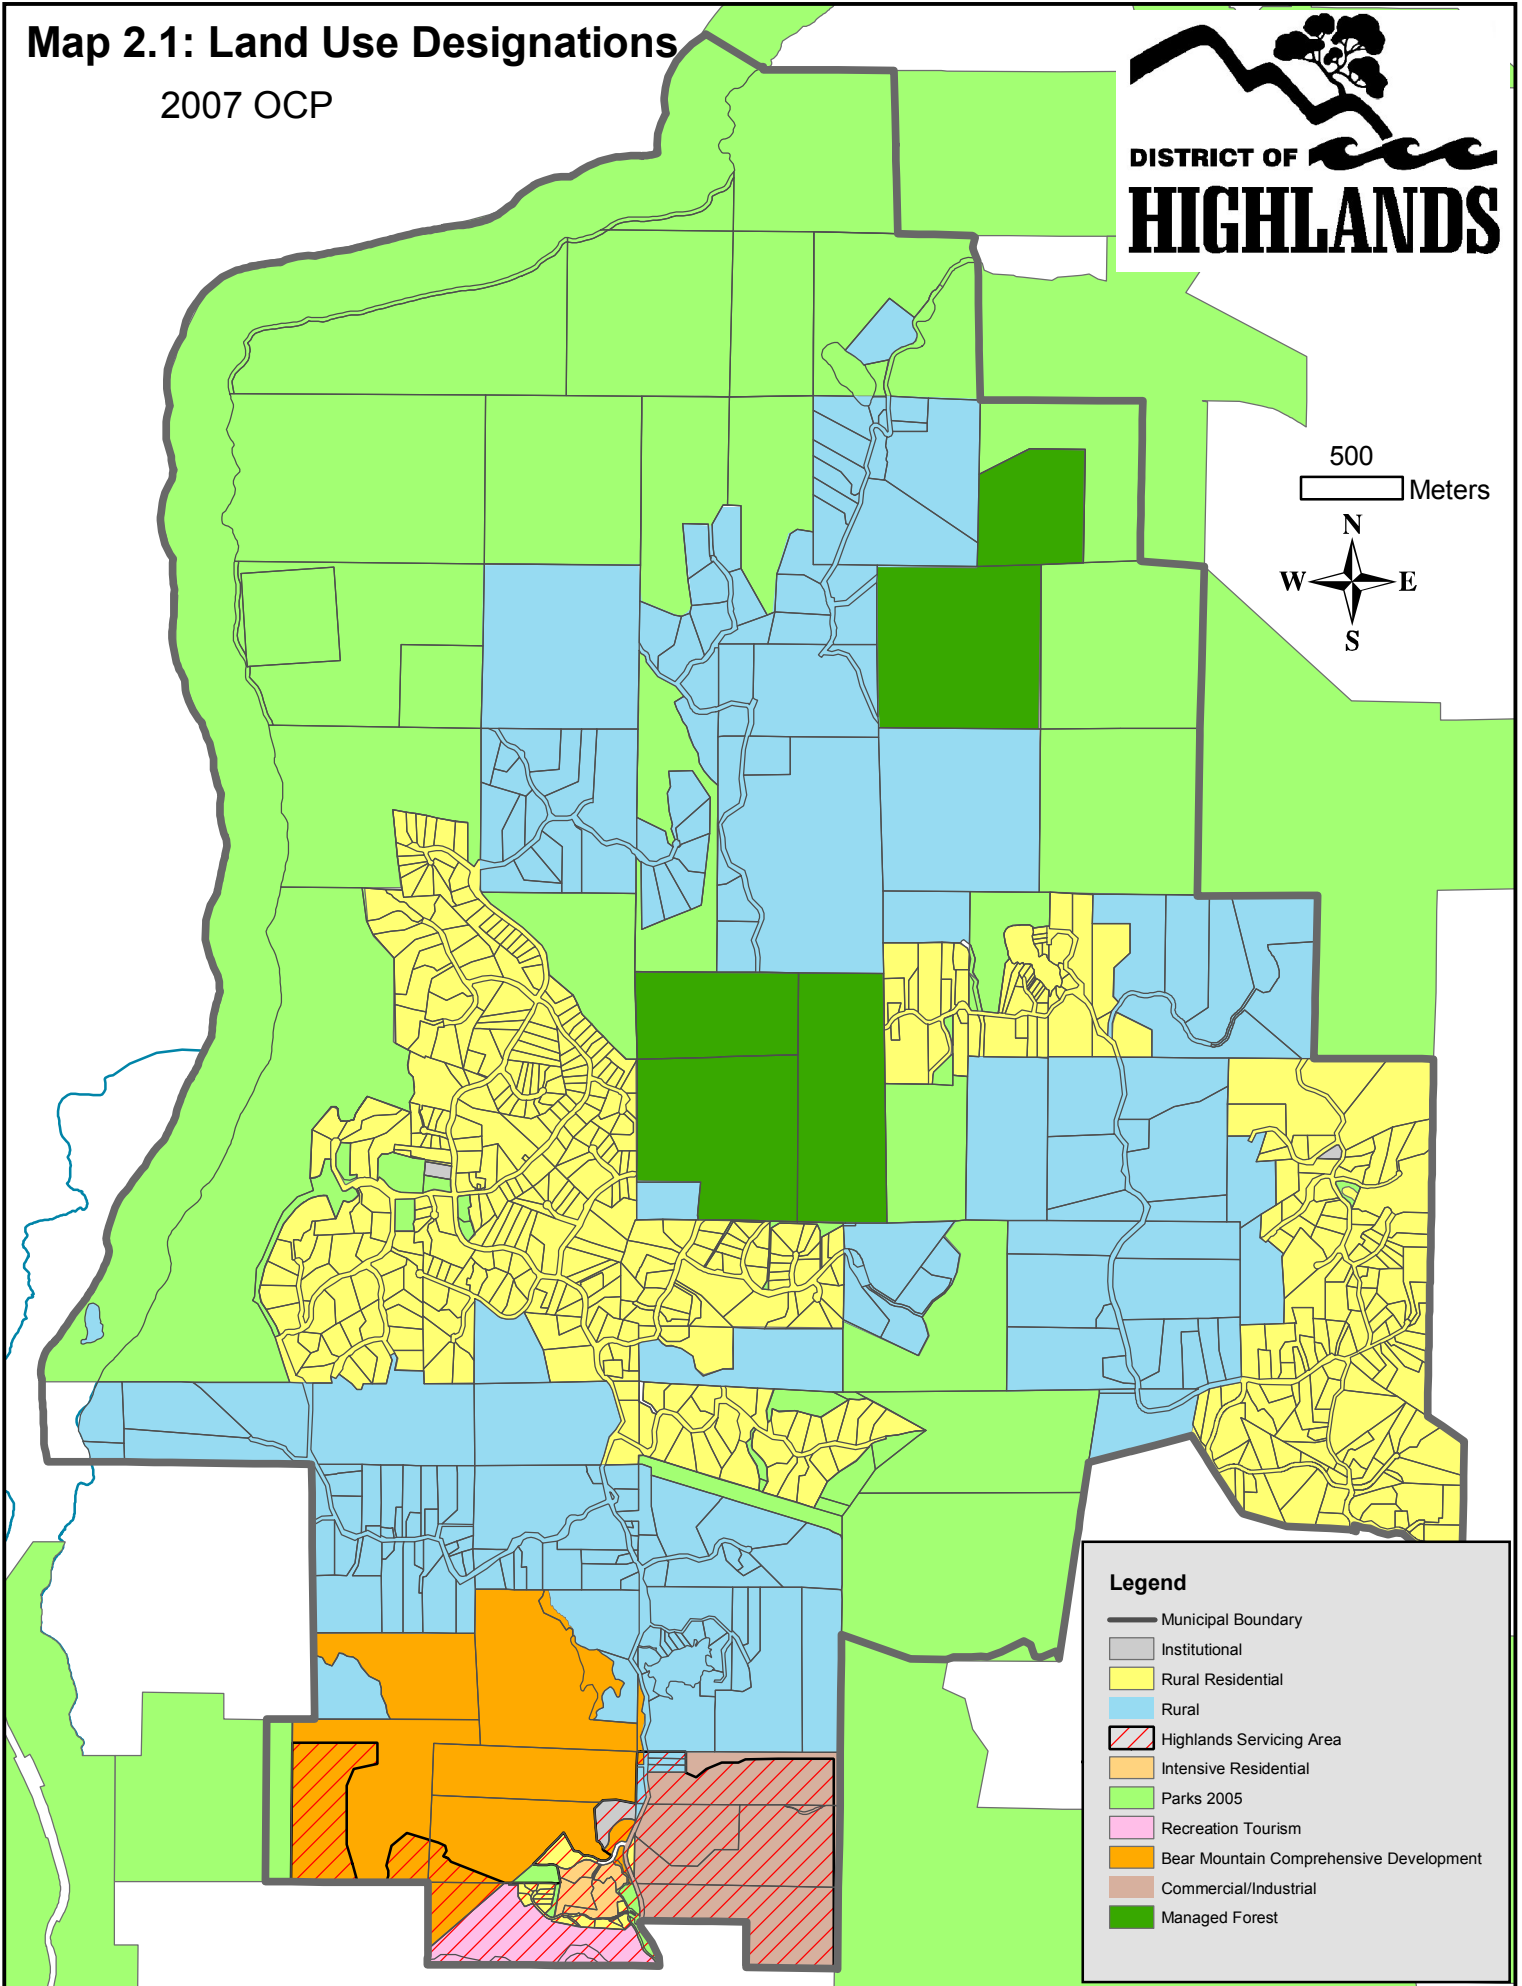

Map 2.1: Land Use Designations

2007 OCP

Legend

- Municipal Boundary
- Institutional
- Rural Residential
- Rural
- ▨ Highlands Servicing Area
- Intensive Residential
- Parks 2005
- Recreation Tourism
- Bear Mountain Comprehensive Development
- Commercial/Industrial
- Managed Forest