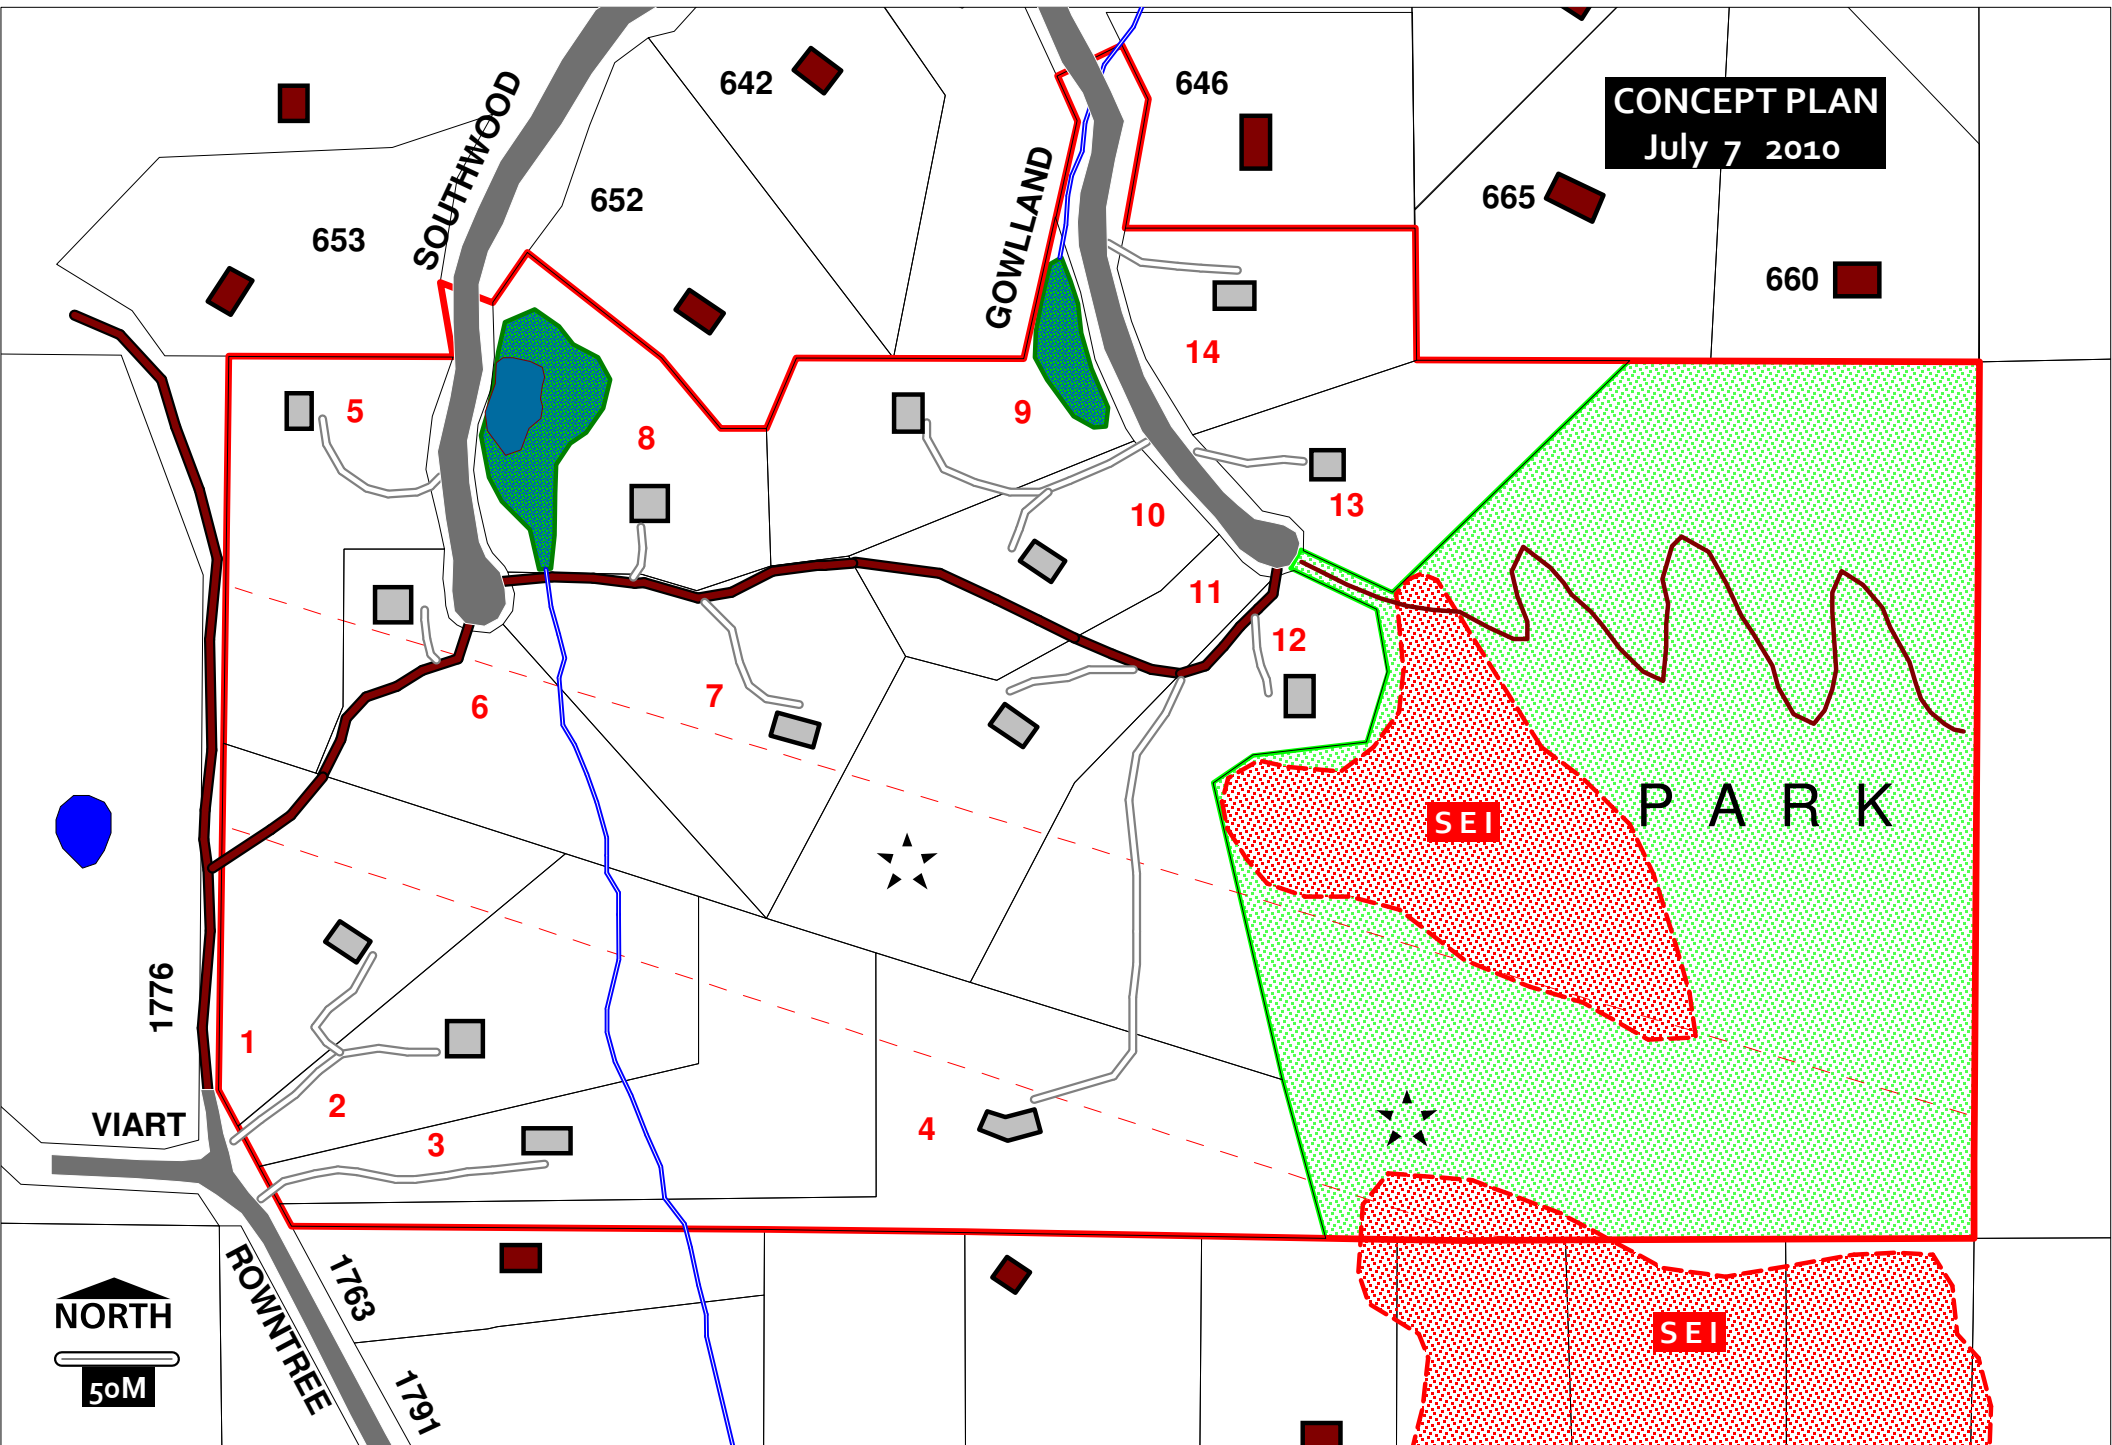

CONCEPT PLAN
July 7 2010

SOUTHWOOD

GOWLLAND

PARK

SEI

SEI

1776

VIART

ROWNTREE

1763

1791

NORTH

50M

653

652

642

646

665

660

5

8

9

10

13

6

7

11

12

1

2

3

4